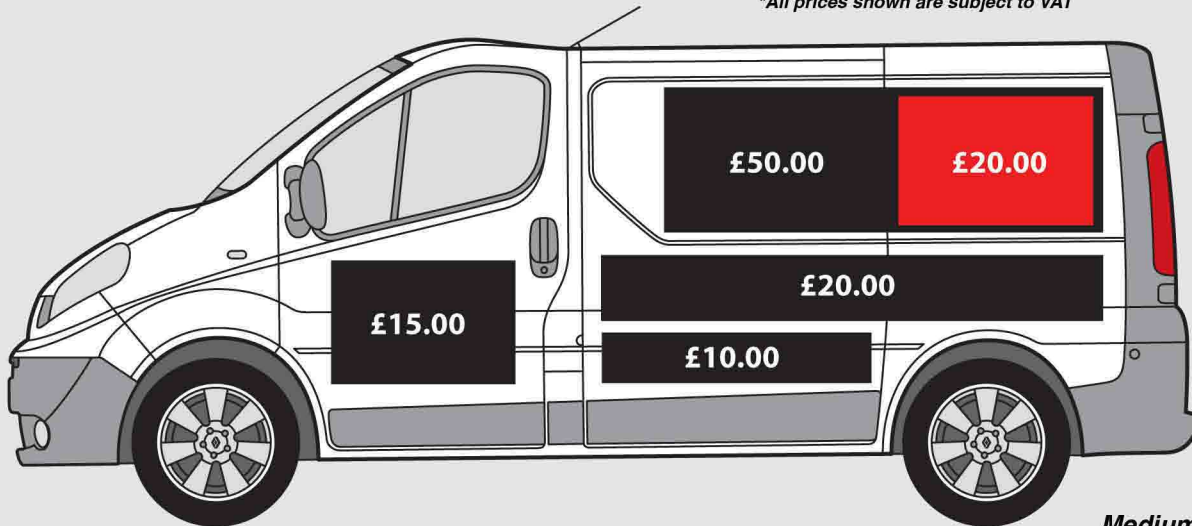

Black Boxed area shows larger area - Red Boxed area shows smaller area

Cost for entire black boxed area, front, back and both sides Approx. = £240.00

*All prices shown are subject to VAT

Medium Van/Vehicles
 (e.g - SWB/LWB Traffic/VW)