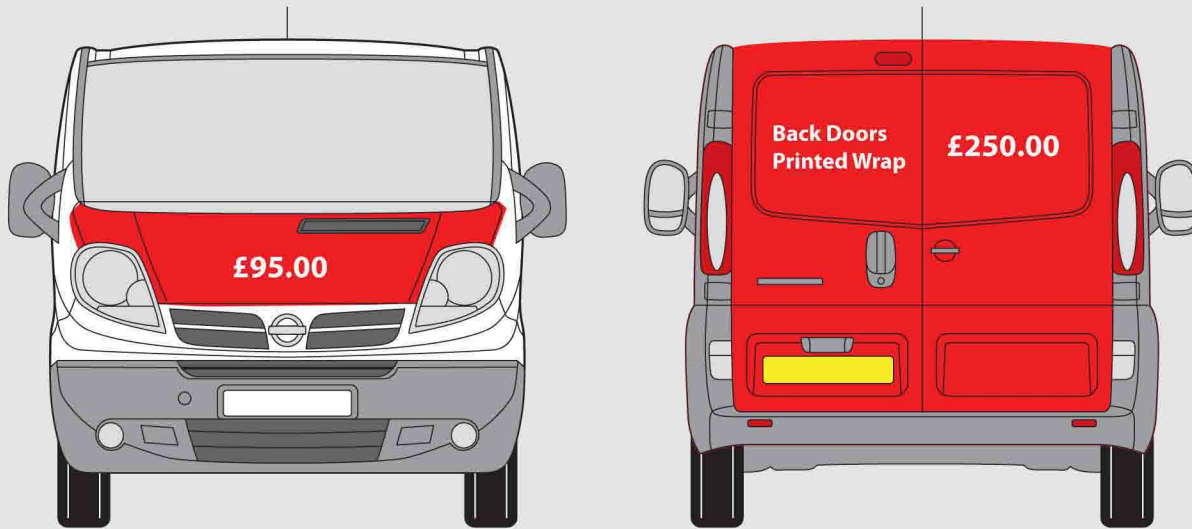

PRICE CALCULATOR, Budget planner for Vehicle Wrapping & Graphics - MEDIUM VAN SIZE

The price guide calculator acts only as a representation of our costs, but all pricing will be subject to the final coverage, vehicle type and spec as well as the final design and colours required.

Complete Wrap for a vehicle of this type and size would be approx. £1245.00 + VAT

**All prices shown are subject to VAT*

Note: Side prices must be doubled to calculate for both sides

**Medium Van/Vehicles
 (e.g - SWB/LWB Traffic/VW)**

Black Boxed area shows larger area - Red Boxed area shows smaller area

Cost for entire black boxed area, front, back and both sides Approx. = £240.00

*All prices shown are subject to VAT

Medium Van/Vehicles
 (e.g - SWB/LWB Traffic/VW)