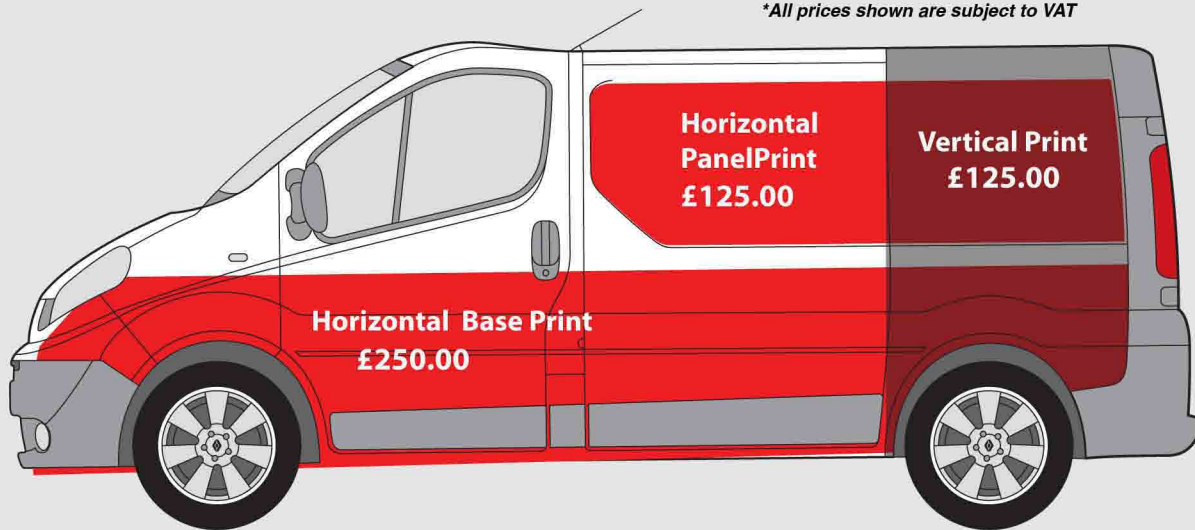

PRICE CALCULATOR, Budget planner for Vehicle Wrapping & Graphics - MEDIUM VAN SIZE

The price guide calculator acts only as a representation of our costs, but all pricing will be subject to the final coverage, vehicle type and spec as well as the final design and colours required.

Price confirmation on application or artwork confirmation.

www.WorthingSigns.co.uk - Tel: 01903 505224

Vehicle Wrapping - Price by area calculator

Prices based on standard digitally printed conformable vinyl graphics - Prices include application
 Prices also represent costs for gloss colour changes. Prices will change for metallics and matt colours and any special finishes or textured vinyls such as Carbon Fibre.

Complete Wrap for a vehicle of this type and size would be approx. £1245.00 + VAT

**All prices shown are subject to VAT*

Note: Side prices must be doubled to calculate for both sides

**Medium Van/Vehicles
 (e.g - SWB/LWB Traffic/VW)**

Black Boxed area shows larger area - Red Boxed area shows smaller area

Cost for entire black boxed area, front, back and both sides Approx. = £240.00

*All prices shown are subject to VAT

Medium Van/Vehicles
 (e.g - SWB/LWB Traffic/VW)